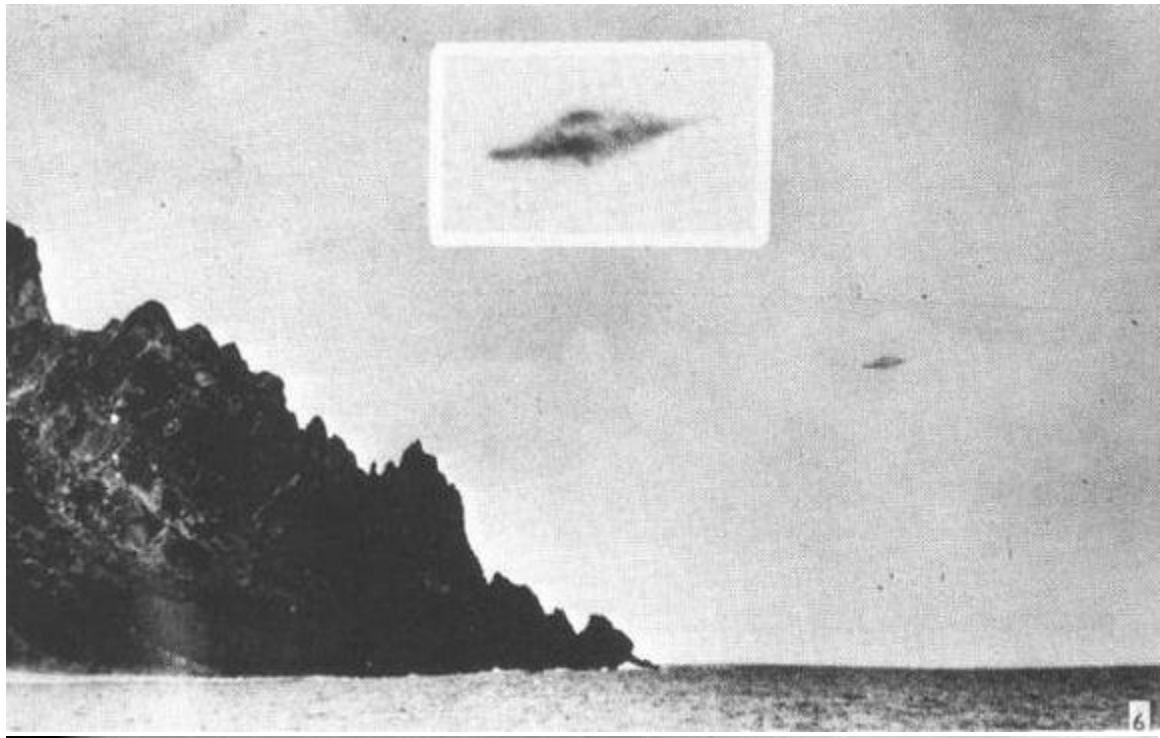

UFO Photographs 1870-2008

Sawmill
at
Ward's Cove
April 1929

[ufoevidence.org / hesemann](http://ufoevidence.org/hesemann) (Do Not Remove)

© 2002 by Michael Hesemann

MichaelHesemann.com

Passoria, New Jersey, 31 July 1952