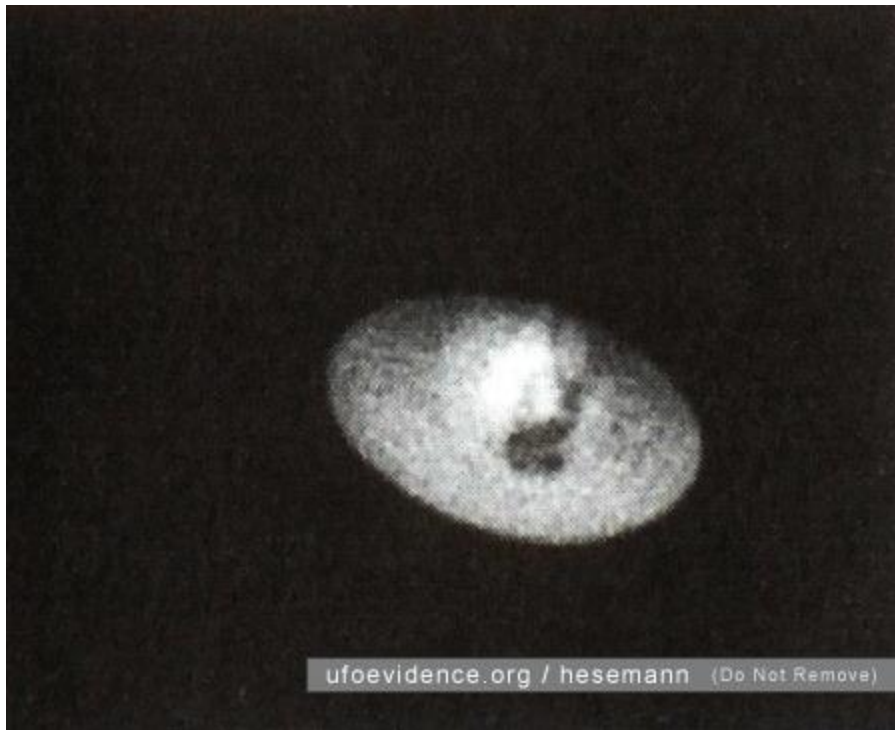

1952 Brazil
Barra da tijuca

©1994 Bettmann

1970 JAPAN

ufoevidence.org / hesemann (Do Not Remove)

UFO Evidence - www.ufoevidence.org

23/03/1974
Var FRANCE

Photo by David Knutsen

© Michael Hesemann

ufoevidence.org / hesemann (Do Not Remove)

1990 USA

1993 prise par Bland Pugh
Gulfbreeze USA

ufoevidence.org / hesemann (Do Not Remove)

ufoevidence.org / hesemann (Do Not Remove)

MichaelHesemann.com
© 2002 by Michael Hesemann

© *hesemann.m-n-d.com*

Mount Popocatepetl - Mexico June 29 / 1999 Photo Zoom

21 Nov 1999 14:45:14Z 1070 um GOES-B CIRA/NOAA-CSU

IETS 03 SEP 1993 1830 LY CMS

Yturria #OVNI INVESTIGACIONES

ed o'toole / ufoevidence.org (Do Not Remove)

MichaelHesemann.com
© 2002 by Michael Hesemann

PROVIDED BY CONFIDENTIAL SOURCE
©2007, ABOVE TOP SECRET.COM

Mount Popocatepetl - Mexico December 19 / 2000 6:10AM Photo: Alfonso Reyes

2002. 12. 24 14:02

Copyright 2006 Nautilus Foundation, Poland