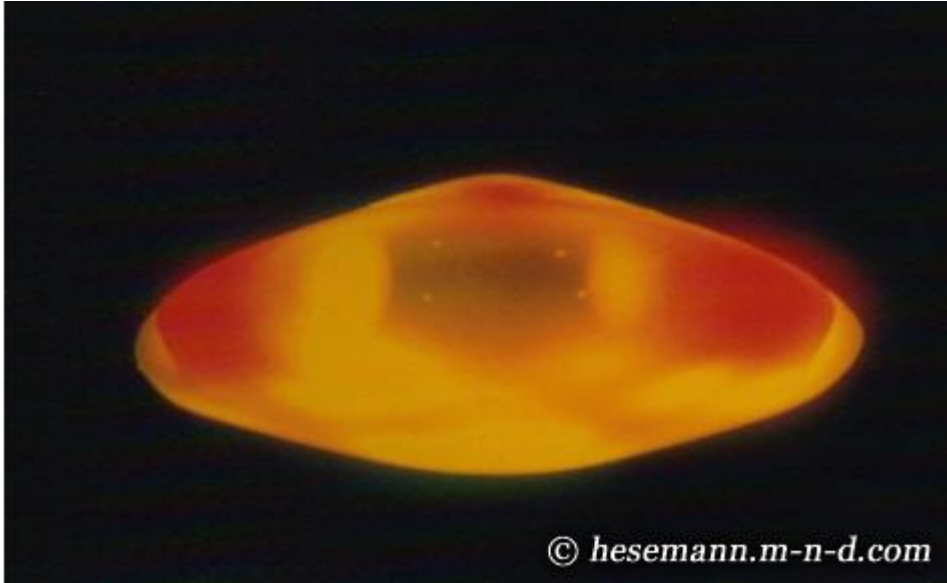

© hesemann.m-n-d.com

© 2002 by Michael Hesemann

MichaelHesemann.com