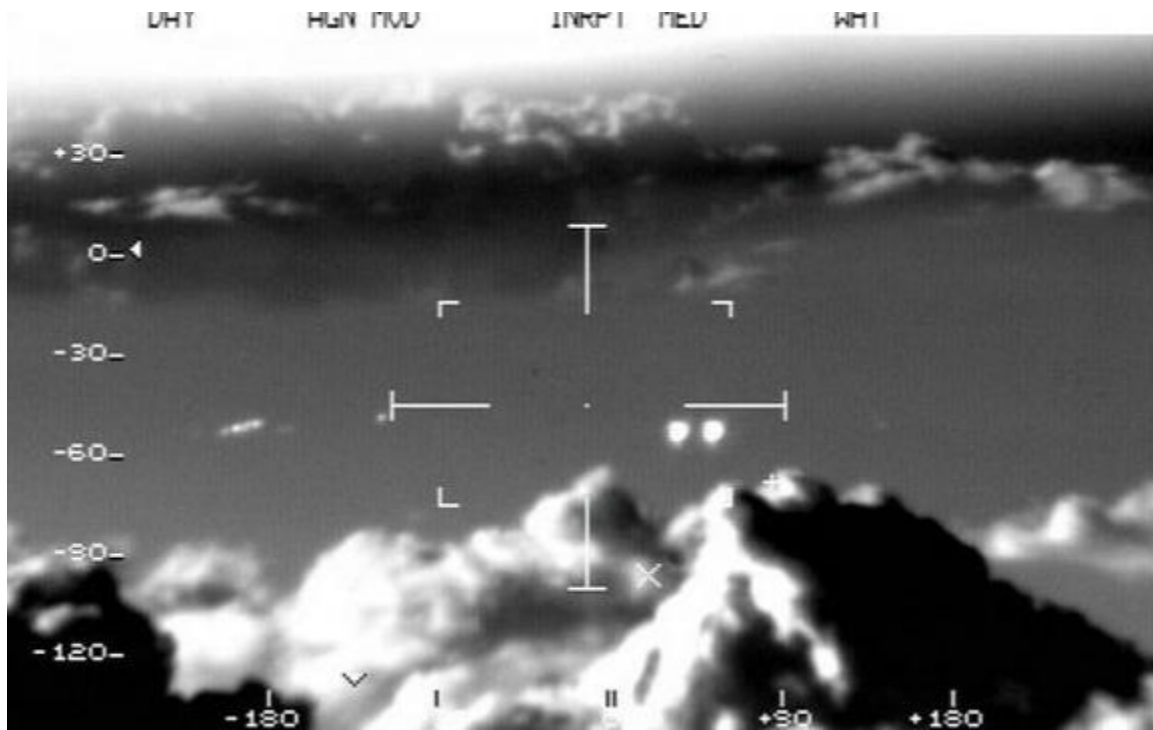

podwyższony kontrast